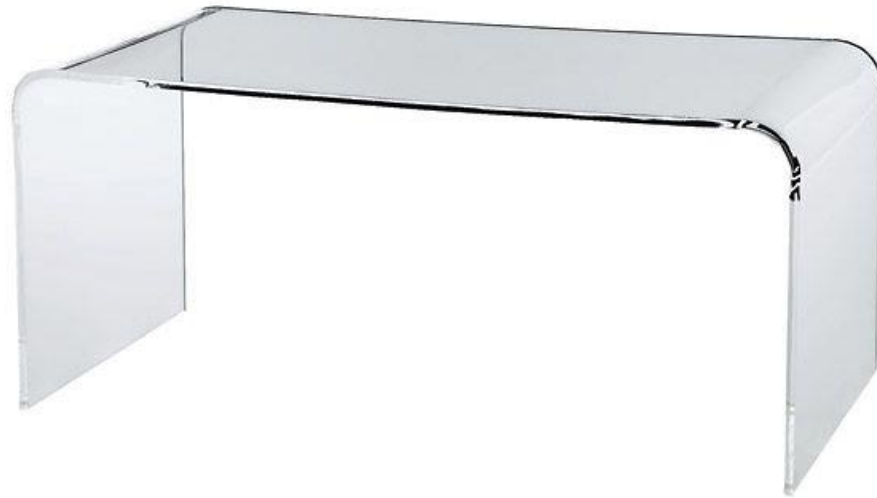

MESAS ACRÍLICAS

$25,00 diarios

TECNOLOGÍA EXPRESS
PRODUCCIÓN DE EVENTOS