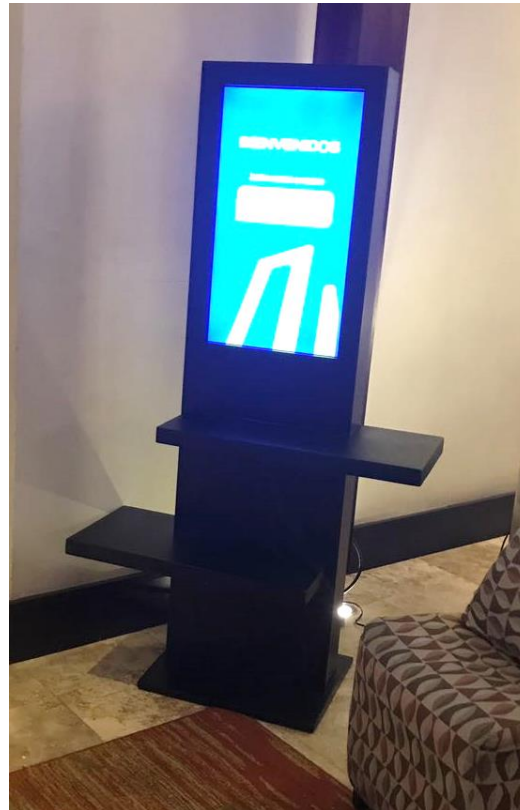

Importe: $200,00